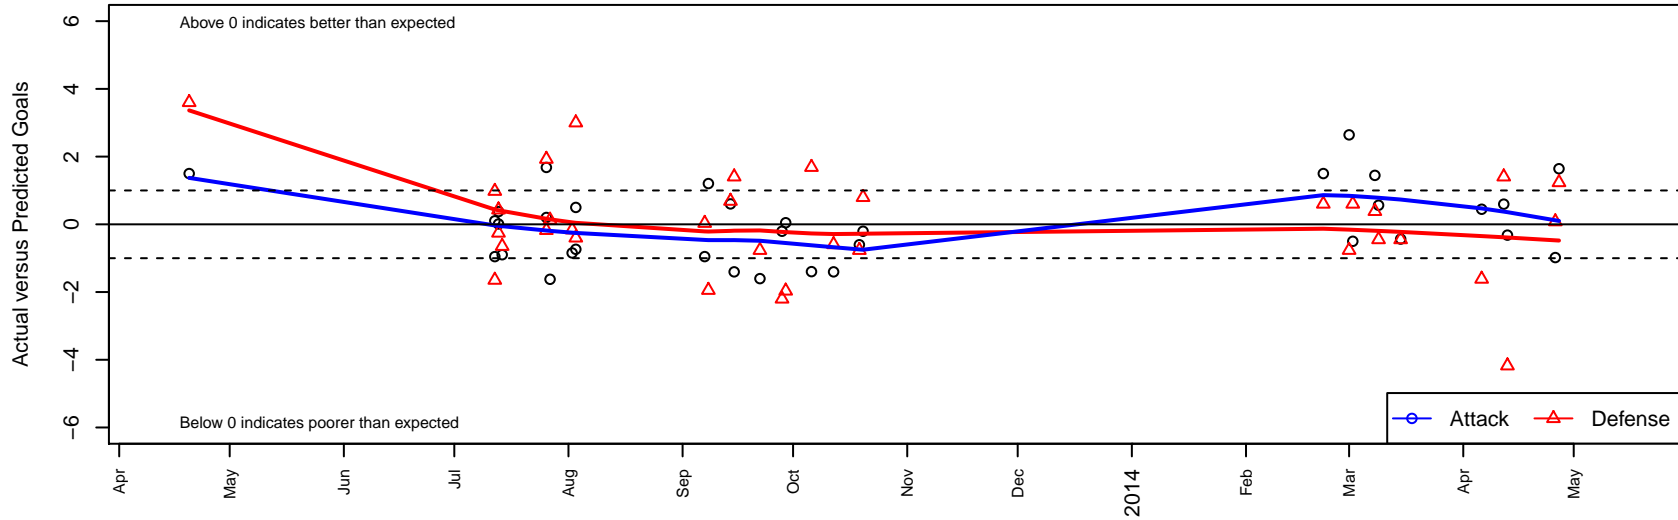

ETFC Rovers Red –was White B00

Eugene Timbers FC
 Eugene, OR
 B00 total strength=741
 attack=1.14 defense=0.58
 fall league = OPL Second Division U13, Spr OY
 notes= was EMFC
 alt names used:
 ETFC 00 Rovers Red
 EMFC Rovers White B00
 EMFC Rovers White
 EMFC 00 Rover White
 Eugene Metro Futbol Club Rovers White
 EUGENE METRO FC EMFC 00 ROVERS WHI

Venues played:
 OPL Mt. Baldy U12
 EMFC Adidas Cup Boys U12 U12
 Oswego Nike Cup Silver U13
 Bend Premier Cup Silver U13
 OPL Second Division U13
 Spr OYS B00 Spring Red
 OYS Presidents Cup B00

ETFC Rovers Red –was White B00
 Dots are actual minus expected GF (blue circles) and GA (red triangles).
 Blue line is smoothed change in attack strength. Red is smoothed change in defense strength.